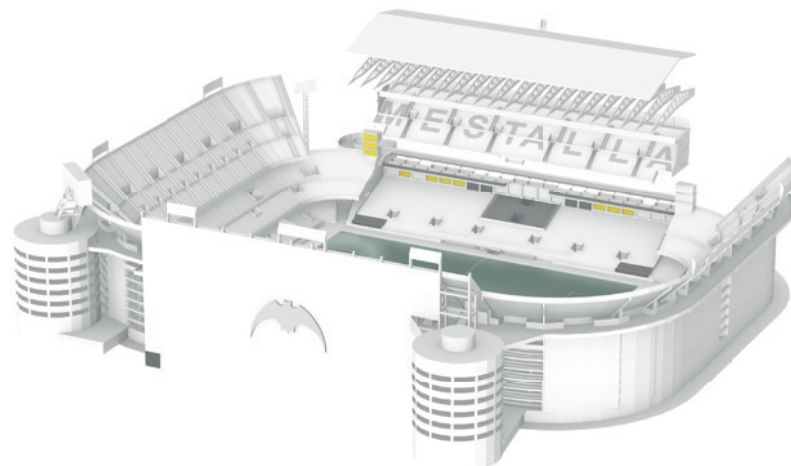

02 → SUITES

Where privacy and passion for football coexist in total harmony.

The Mestalla Suites are the ideal space for those looking for the best service and the greatest comfort, with maximum privacy and personalised treatment.

Located in the upper part of the Mestalla stand, the Suites offer a large private space in an atmosphere of maximum exclusivity and attention to detail.

The Suites. Your own VIP space inside Mestalla.

INCLUDES

- → Premium Catering
- → Televisions
- → Hostess service
- → Exclusive access
- → Air conditioning
- → 10/12 seats per Suite
- → WiFi