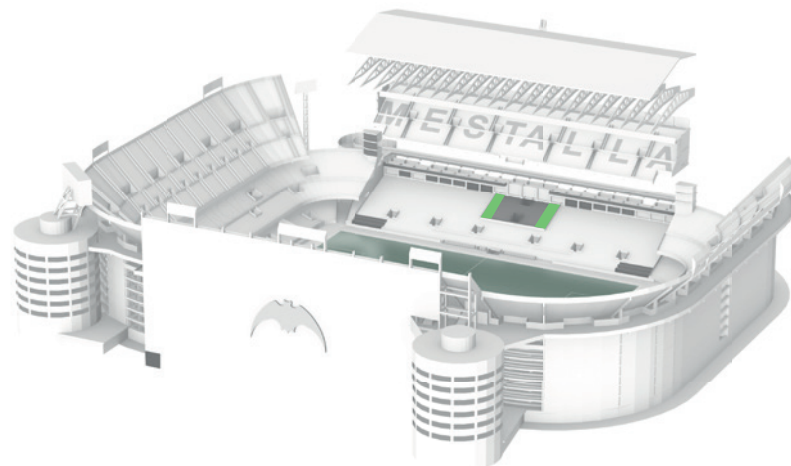

03 → SUPER BOX

The most exclusive experience at the heart of the most emblematic stand.

With exclusive access to the Centenary Room, the Superboxes are the ideal option for those looking for the best of a Premium experience, without giving up the special atmosphere of football evenings at Mestalla.

SuperBox. Enjoy like never before and experience the matches as always.

INCLUDES

- → Catering Service
- → Exclusive Access
- → Hostess service
- → WiFi
- → 128 seats