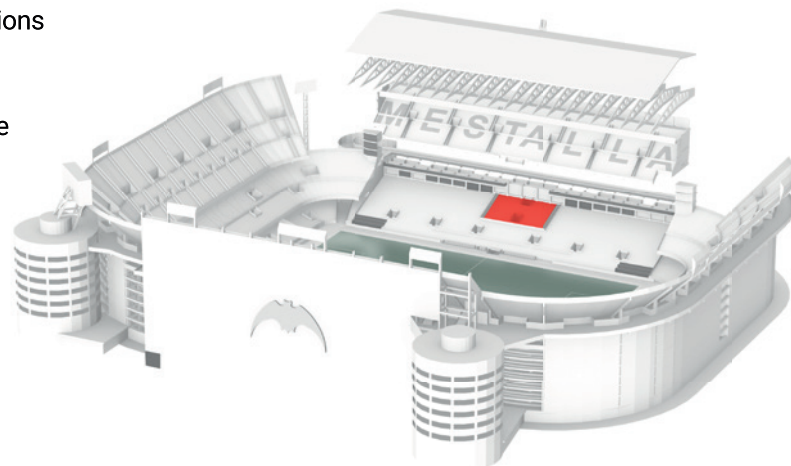

01 → VIP BOX

The complete experience at the very heart of Mestalla.

To experience a season from the Mestalla VIP Box is to surround yourself with the most exclusive atmosphere, enjoying the best panoramic view of the stadium, the best-personalised service and the gastronomy of our land.

Located in the centre of the stands, the Mestalla VIP Box offers the best location and the most privileged view of the entire stadium. But above all, the box gives us the chance to experience football in the most historic area of the Club, sharing the stage with the legends of our football.

The Mestalla VIP Box. The total experience is reserved for those who always choose the best.

INCLUDES

- → Premium Catering
- → Indoor and in-stand televisions
- → Hostess service
- → Access to the security gate
- → Cloakroom
- → WiFi