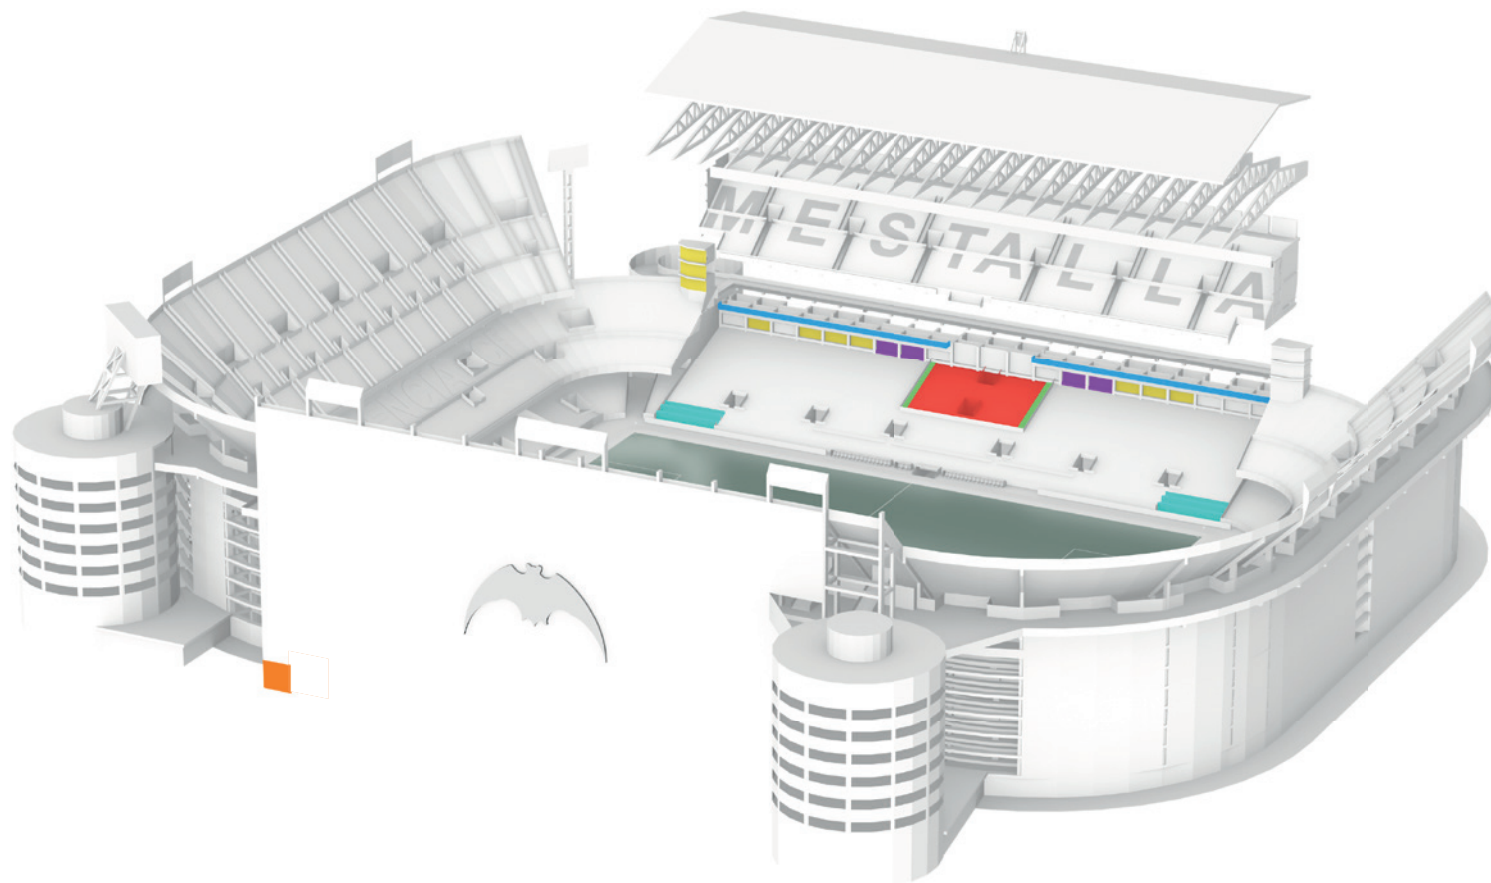

WELCOME TO

(the other)

MESTALLA

---

01 → VIP BOX

---

02 → SUITES

---

03 → SUPERBOX

---

04 → CLUB BOX

---

05 → SKY BOX

---

06 → MINI BOX

---

07 → 1923 MESTALLA ROOM