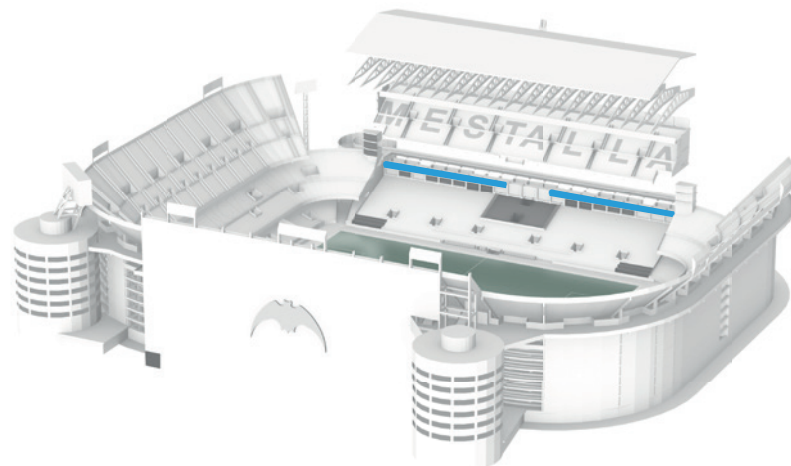

INCLUDES

- Catering in a private room
- Hostess service
- Exclusive access
- 12 seats per box
- WiFi

05 → SKY BOX

Located above the mythical Mestalla grandstand, the Sky Boxes are hidden away.

The Sky Boxes, due to their location, represent an ideal space for those who are looking for the experience of a grandstand in its purest state, without giving up the feeling of privacy offered by being away from all eyes.

Sky Box. Exclusivity and privacy at the heart of the Mestalla grandstand.

INCLUDES

- Catering Service
- Hostess Service
- Exclusive Access
- 8 seats per box
- WiFi

06 → MINI BOX

The ultimate experience for true football lovers.