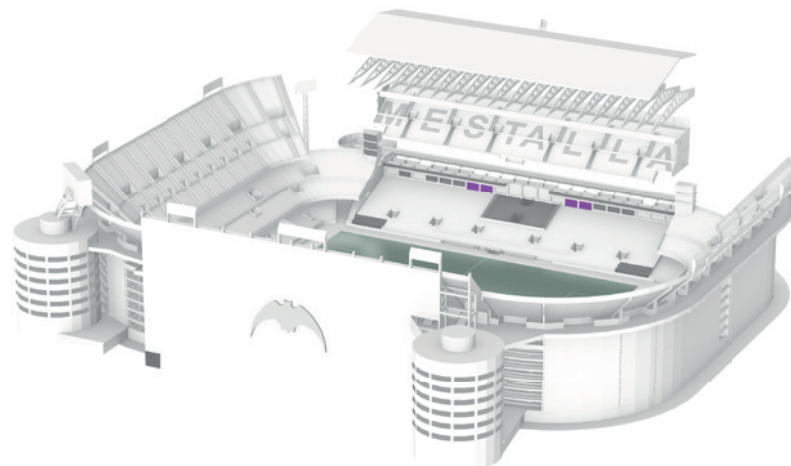

INCLUDES

- Catering in a private room
- Hostess service
- Exclusive access
- 12 seats per box
- WiFi

05 → SKY BOX

Located above the mythical Mestalla grandstand, the Sky Boxes are hidden away.

The Sky Boxes, due to their location, represent an ideal space for those who are looking for the experience of a grandstand in its purest state, without giving up the feeling of privacy offered by being away from all eyes.