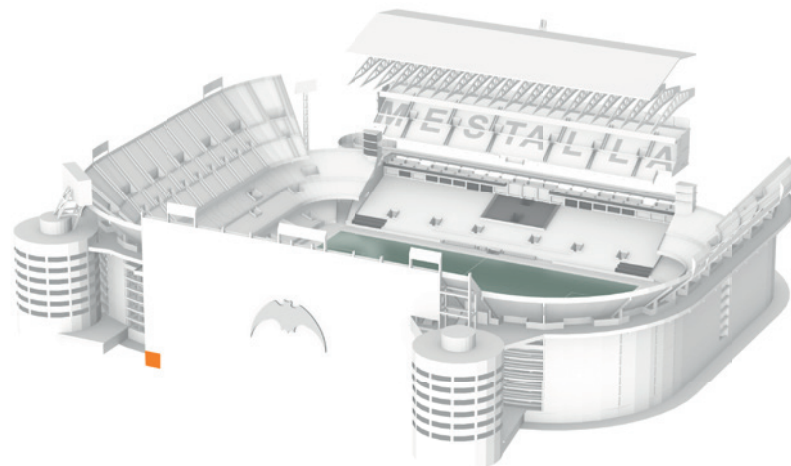

07 → MESTALLA ROOM 1923

Where roots and sophistication give shape to an unforgettable experience.

The only venue is located on Avda. Aragón offering an atmosphere of pure exclusivity, ideal for the most demanding fans who are always searching for the best. The most modern room in the 'Camp de Mestalla' to witness the most magical nights.

The Mestalla room 1923. Where roots and sophistication give shape to an unforgettable experience.

INCLUDES

- → Catering Service
- → Exclusive Access
- → Hostess Service
- → WiFi