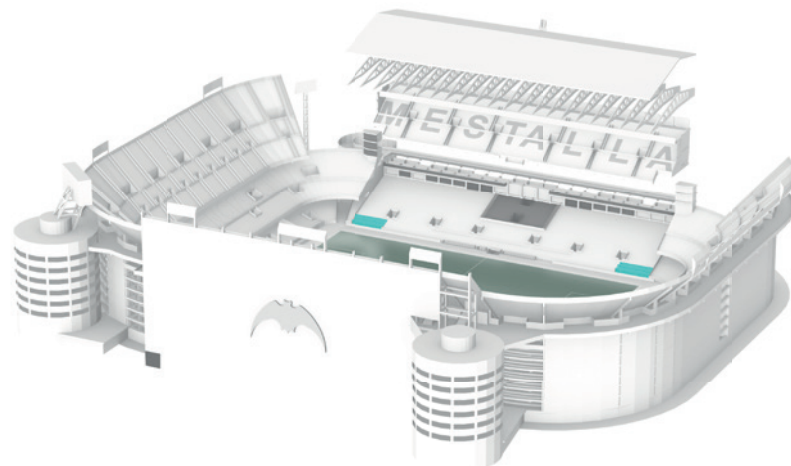

06 → MINI BOX

The ultimate experience for true football lovers.

Few experiences can compare, for a good football fan, to experiencing a match in the front rows of Mestalla: the shouts of the players and coaches, the smell of the grass, the warm-ups, the plays from a metre away...

Mini Box. The ultimate experience for true football lovers.

INCLUDES

- → Catering Service
- → Exclusive Access
- → Hostess Service
- → WiFi
- → 8 seats per box